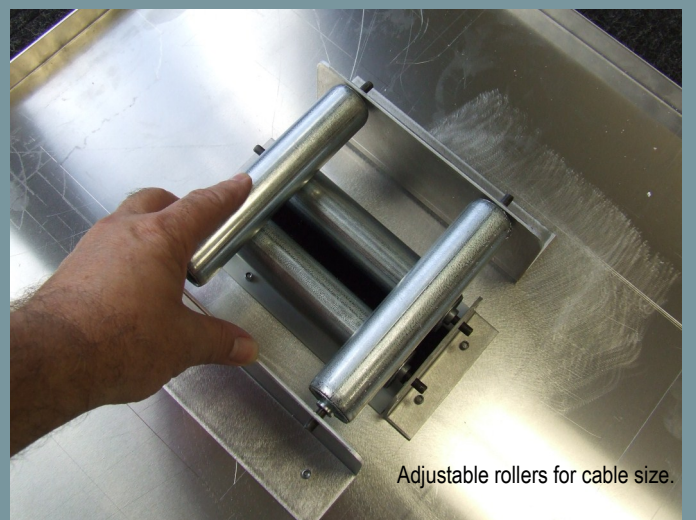

HEPACART™

www.hepacart.com

CAP CABLING ACCESS POINT

by: HEPACART

CAP is a productivity tool that saves time and money when pulling cable in a lift-out ceiling.

- The CAP access point helps feed wire and cable into the ceiling making it easier to pull.
- Steel rollers on the backside decrease friction and improve wire-flow thus protecting the cable.

The CAP user will spend less time pulling cable and be confident that it is free from nicks or scrapes.

- The opening is protected by a horsehair bristles which keep dust, dirt and debris from falling out of the ceiling.
- The CAP is durable, easily portable and weighs just 8 lbs.

Products Protect Patients and Productivity!

View of CAP From below.

View of CAP from above the ceiling.

Horsehair bristles keep contaminants from entering the clean space.

Adjustable rollers for cable size.