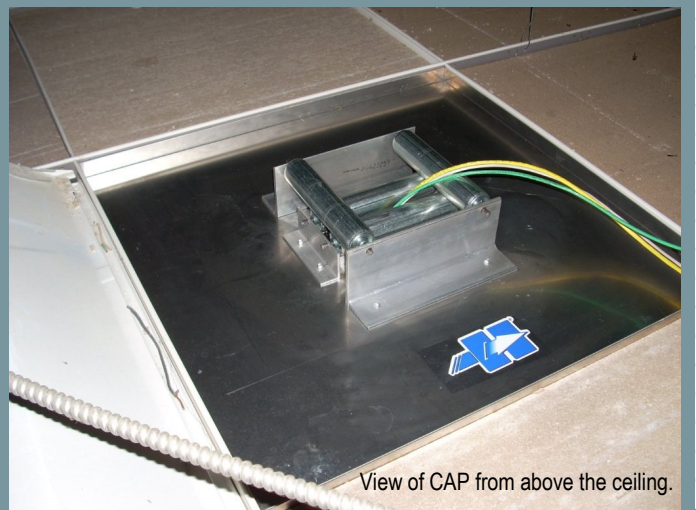

HEPACART™

www.hepacart.com

CAP CABLING ACCESS POINT

by: HEPACART

CAP is a productivity tool that saves time and money when pulling cable in a lift-out ceiling.

- The CAP access point helps feed wire and cable into the ceiling making it easier to pull.
- Steel rollers on the backside decrease friction and improve wire-flow thus protecting the cable.

The CAP user will spend less time pulling cable and be confident that it is free from nicks or scrapes.

- The opening is protected by a horsehair bristles which keep dust, dirt and debris from falling out of the ceiling.
- The CAP is durable, easily portable and weighs just 8 lbs.

Products Protect Patients and Productivity!

View of CAP From below.

View of CAP from above the ceiling.

Horsehair bristles keep contaminants from entering the clean space.

Adjustable rollers for cable size.